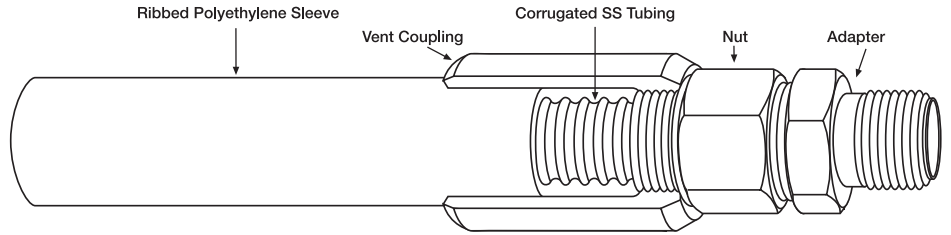

TracPipe® PS-II Underground Gas Piping PATENTED – Improved

Now available! **TracPipe PS-II** is a pre-sleeved gas installation system for underground, rooftop, or exterior wall applications that is more cost-effective and easier to install vs. our original **TracPipe PS** system.

tubing

Description	Part Number	Size	Reel Length	Lb./Reel	Trade Price <i>US Dollars</i>
TracPipe PS-II 3/8"	FGP-UGP-375-250	3/8"	250 ft./reel	57.5	$9.00/ft.
TracPipe PS-II 1/2"	FGP-UGP-500-250	1/2"	250 ft./reel	82.5	$10.26/ft.
TracPipe PS-II 1/2"	FGP-UGP-500-100	1/2"	100 ft./reel	33	$10.26/ft.
TracPipe PS-II 3/4"	FGP-UGP-750-250	3/4"	250 ft./reel	107.5	$13.01/ft.
TracPipe PS-II 3/4"	FGP-UGP-750-100	3/4"	100 ft./reel	43	$13.01/ft.
TracPipe PS-II 1"	FGP-UGP-100-250	1"	250 ft./reel	142.5	$17.54/ft.
TracPipe PS-II 1"	FGP-UGP-100-100	1"	100 ft./reel	57	$17.54/ft.
TracPipe PS-II 1 1/4"	FGP-UGP-125-150	1 1/4"	150 ft./reel	137	$23.55/ft.
TracPipe PS-II 1 1/2"	FGP-UGP-150-150	1 1/2"	150 ft./reel	107.5	$44.10/ft.
TracPipe PS-II 2"	FGP-UGP-200-150	2"	150 ft./reel	142.5	$52.54/ft.

Male Adapters

Description	Part Number	Size	Pkg.Qty.	Lb.	Trade Price
TracPipe PS-II 3/8" Male Adapter	FGP-UGF-375	3/8" NPT Male	25/box	0.45	$81.75/ea.
TracPipe PS-II 1/2" Male Adapter	FGP-UGF-500	1/2" NPT Male	20/box	0.50	$82.19/ea.
TracPipe PS-II 3/4" Male Adapter	FGP-UGF-750	3/4" NPT Male	16/box	0.65	$98.93/ea.
TracPipe PS-II 1" Male Adapter	FGP-UGF-1000	1" NPT Male	9/box	0.90	$118.57/ea.
TracPipe PS-II 1 1/4" Male Adapter	FGP-UGF-1250	1 1/4" NPT Male	9/box	1.60	$266.06/ea.
TracPipe PS-II 1 1/2" Male Adapter	FGP-UGF-1500	1 1/2" NPT Male	9/box	2.65	$474.30/ea.
TracPipe PS-II 2" Male Adapter	FGP-UGF-2000	2" NPT Male	5/box	4.30	$695.08/ea.

Couplings

Description	Part Number	Size	Pkg.Qty.	Lb.	Trade Price
TracPipe PS-II Coupling	FGP-UGC-375	3/8" T/P Coupling	25/box	.65	$159.16/ea.
TracPipe PS-II Coupling	FGP-UGC-500	1/2" T/P Coupling	20/box	.70	$156.34/ea.
TracPipe PS-II Coupling	FGP-UGC-750	3/4" T/P Coupling	16/box	1.05	$187.19/ea.
TracPipe PS-II Coupling	FGP-UGC-1000	1" T/P Coupling	9/box	1.40	$227.49/ea.
TracPipe PS-II Coupling	FGP-UGC-1250	1 1/4" T/P Coupling	9/box	2.50	$502.36/ea.
TracPipe PS-II Coupling	FGP-UGC-1500	1 1/2" T/P Coupling	8/box	4.25	$858.96/ea.
TracPipe PS-II Coupling	FGP-UGC-2000	2" T/P Coupling	5/box	6.90	$1,240.28/ea.