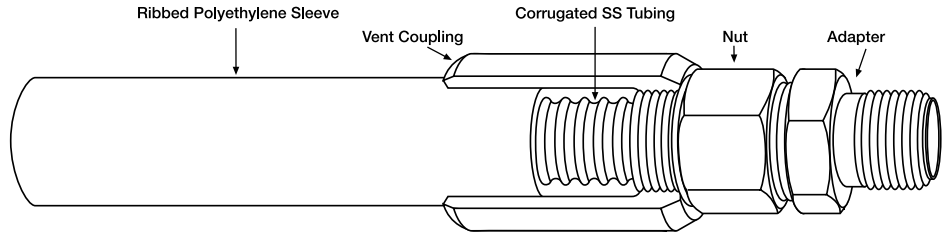

TracPipe® PS-II Underground Gas Piping PATENTED – Improved

Now available! **TracPipe PS-II** is a pre-sleeved gas installation system for underground, rooftop, or exterior wall applications that is more cost-effective and easier to install vs. our original **TracPipe PS** system.

tubing

Description	Part Number	Size	Reel Length	Lb./Reel	Trade Price <i>US Dollars</i>
TracPipe PS-II 3/8"	FGP-UGP-375-250	3/8"	250 ft./reel	57.5	$9.81/ft.
TracPipe PS-II 1/2"	FGP-UGP-500-250	1/2"	250 ft./reel	82.5	$11.18/ft.
TracPipe PS-II 1/2"	FGP-UGP-500-100	1/2"	100 ft./reel	33	$11.18/ft.
TracPipe PS-II 3/4"	FGP-UGP-750-250	3/4"	250 ft./reel	107.5	$14.18/ft.
TracPipe PS-II 3/4"	FGP-UGP-750-100	3/4"	100 ft./reel	43	$14.18/ft.
TracPipe PS-II 1"	FGP-UGP-100-250	1"	250 ft./reel	142.5	$19.12/ft.
TracPipe PS-II 1"	FGP-UGP-100-100	1"	100 ft./reel	57	$19.12/ft.
TracPipe PS-II 1 1/4"	FGP-UGP-125-150	1 1/4"	150 ft./reel	137	$25.67/ft.
TracPipe PS-II 1 1/2"	FGP-UGP-150-150	1 1/2"	150 ft./reel	107.5	$48.07/ft.
TracPipe PS-II 2"	FGP-UGP-200-150	2"	150 ft./reel	142.5	$57.27/ft.

Male Adapters

Description	Part Number	Size	Pkg.Qty.	Lb.	Trade Price
TracPipe PS-II 3/8" Male Adapter	FGP-UGF-375	3/8" NPT Male	25/box	0.45	$89.11/ea.
TracPipe PS-II 1/2" Male Adapter	FGP-UGF-500	1/2" NPT Male	20/box	0.50	$89.59/ea.
TracPipe PS-II 3/4" Male Adapter	FGP-UGF-750	3/4" NPT Male	16/box	0.65	$107.83/ea.
TracPipe PS-II 1" Male Adapter	FGP-UGF-1000	1" NPT Male	9/box	0.90	$129.24/ea.
TracPipe PS-II 1 1/4" Male Adapter	FGP-UGF-1250	1 1/4" NPT Male	9/box	1.60	$290.01/ea.
TracPipe PS-II 1 1/2" Male Adapter	FGP-UGF-1500	1 1/2" NPT Male	9/box	2.65	$516.99/ea.
TracPipe PS-II 2" Male Adapter	FGP-UGF-2000	2" NPT Male	5/box	4.30	$757.64/ea.

Couplings

Description	Part Number	Size	Pkg.Qty.	Lb.	Trade Price
TracPipe PS-II Coupling	FGP-UGC-375	3/8" T/P Coupling	25/box	.65	$173.48/ea.
TracPipe PS-II Coupling	FGP-UGC-500	1/2" T/P Coupling	20/box	.70	$170.41/ea.
TracPipe PS-II Coupling	FGP-UGC-750	3/4" T/P Coupling	16/box	1.05	$204.04/ea.
TracPipe PS-II Coupling	FGP-UGC-1000	1" T/P Coupling	9/box	1.40	$247.96/ea.
TracPipe PS-II Coupling	FGP-UGC-1250	1 1/4" T/P Coupling	9/box	2.50	$547.57/ea.
TracPipe PS-II Coupling	FGP-UGC-1500	1 1/2" T/P Coupling	8/box	4.25	$936.27/ea.
TracPipe PS-II Coupling	FGP-UGC-2000	2" T/P Coupling	5/box	6.90	$1,351.91/ea.