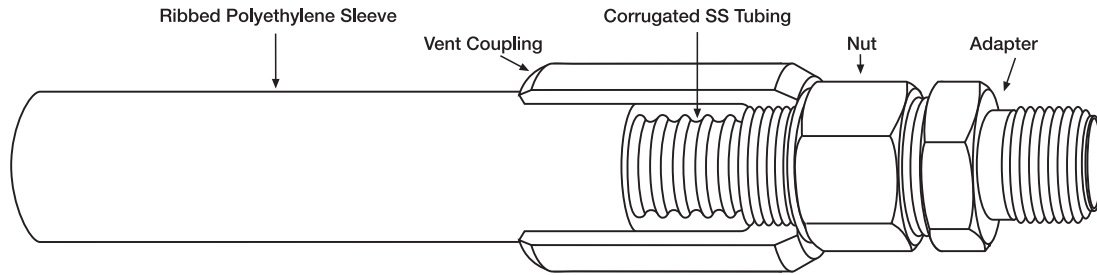

TracPipe® PS-II Underground Gas Piping PATENTED

Tubing

Description	Part Number	Size	Reel Length	Lb./Reel	Trade Price CA Dollars
TracPipe PS-II 3/8"	FGP-UGP-375-250	3/8"	250 ft./reel	57.5	$10.52/ft.
TracPipe PS-II 1/2"	FGP-UGP-500-250	1/2"	250 ft./reel	82.5	$10.77/ft.
TracPipe PS-II 1/2"	FGP-UGP-500-100	1/2"	100 ft./reel	33	$11.38/ft.
TracPipe PS-II 3/4"	FGP-UGP-750-250	3/4"	250 ft./reel	107.5	$13.74/ft.
TracPipe PS-II 3/4"	FGP-UGP-750-100	3/4"	100 ft./reel	43	$13.88/ft.
TracPipe PS-II 1"	FGP-UGP-100-250	1"	250 ft./reel	142.5	$22.48/ft.
TracPipe PS-II 1"	FGP-UGP-100-100	1"	100 ft./reel	57	$22.54/ft.
TracPipe PS-II 1 1/4"	FGP-UGP-125-150	1 1/4"	150 ft./reel	137	$29.92/ft.
TracPipe PS-II 1 1/2"	FGP-UGP-150-150	1 1/2"	150 ft./reel	107.5	$36.63/ft.
TracPipe PS-II 2"	FGP-UGP-200-150	2"	150 ft./reel	142.5	$53.22/ft.

Male Adapters

Description	Part Number	Size	Pkg.Qty.	Lb.	Trade Price
TracPipe PS-II 3/8" Male Adapter	FGP-UGF-375	3/8" NPT Male	25/box	0.45	$124.64/ea.
TracPipe PS-II 1/2" Male Adapter	FGP-UGF-500	1/2" NPT Male	20/box	0.50	$98.14/ea.
TracPipe PS-II 3/4" Male Adapter	FGP-UGF-750	3/4" NPT Male	16/box	0.65	$126.45/ea.
TracPipe PS-II 1" Male Adapter	FGP-UGF-1000	1" NPT Male	9/box	0.90	$149.25/ea.
TracPipe PS-II 1 1/4" Male Adapter	FGP-UGF-1250	1 1/4" NPT Male	9/box	1.60	$336.15/ea.
TracPipe PS-II 1 1/2" Male Adapter	FGP-UGF-1500	1 1/2" NPT Male	9/box	2.65	$492.08/ea.
TracPipe PS-II 2" Male Adapter	FGP-UGF-2000	2" NPT Male	5/box	4.30	$843.30/ea.

Couplings

Description	Part Number	Size	Pkg.Qty.	Lb.	Trade Price
TracPipe PS-II Coupling	FGP-UGC-375	3/8" T/P Coupling	25/box	.65	$297.11/ea.
TracPipe PS-II Coupling	FGP-UGC-500	1/2" T/P Coupling	20/box	.70	$222.98/ea.
TracPipe PS-II Coupling	FGP-UGC-750	3/4" T/P Coupling	16/box	1.05	$278.44/ea.
TracPipe PS-II Coupling	FGP-UGC-1000	1" T/P Coupling	9/box	1.40	$325.35/ea.
TracPipe PS-II Coupling	FGP-UGC-1250	1 1/4" T/P Coupling	9/box	2.50	$607.61/ea.
TracPipe PS-II Coupling	FGP-UGC-1500	1 1/2" T/P Coupling	8/box	4.25	$829.69/ea.
TracPipe PS-II Coupling	FGP-UGC-2000	2" T/P Coupling	5/box	6.90	$1,549.58/ea.