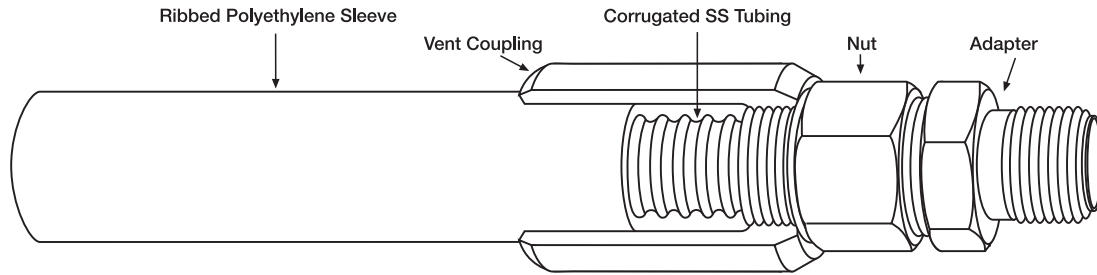

TracPipe® PS-II Underground Gas Piping PATENTED – Improved

Tubing

Description	Part Number	Size	Reel Length	Lb./Reel	Trade Price CA Dollars
TracPipe PS-II 3/8"	FGP-UGP-375-250	3/8"	250 ft./reel	57.5	$10.52/ft.
TracPipe PS-II 1/2"	FGP-UGP-500-250	1/2"	250 ft./reel	82.5	$10.77/ft.
TracPipe PS-II 1/2"	FGP-UGP-500-100	1/2"	100 ft./reel	33	$11.38/ft.
TracPipe PS-II 3/4"	FGP-UGP-750-250	3/4"	250 ft./reel	107.5	$13.74/ft.
TracPipe PS-II 3/4"	FGP-UGP-750-100	3/4"	100 ft./reel	43	$13.88/ft.
TracPipe PS-II 1"	FGP-UGP-100-250	1"	250 ft./reel	142.5	$22.48/ft.
TracPipe PS-II 1"	FGP-UGP-100-100	1"	100 ft./reel	57	$22.54/ft.
TracPipe PS-II 1 1/4"	FGP-UGP-125-150	1 1/4"	150 ft./reel	137	$29.92/ft.
TracPipe PS-II 1 1/2"	FGP-UGP-150-150	1 1/2"	150 ft./reel	107.5	$36.63/ft.
TracPipe PS-II 2"	FGP-UGP-200-150	2"	150 ft./reel	142.5	$53.22/ft.

Male Adapters