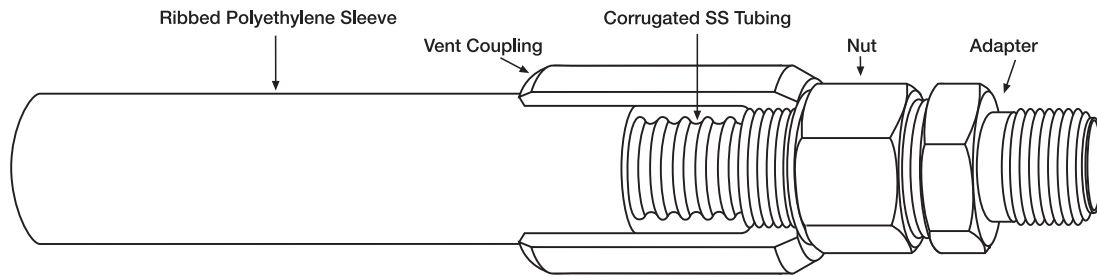

TracPipe® PS-II Underground Gas Piping PATENTED

Tubing

Description	Part Number	Size	Reel Length	Lb./Reel	Trade Price CA Dollars
TracPipe PS-II 3/8"	FGP-UGP-375-250	3/8"	250 ft./reel	57.5	$10.52/ft.
TracPipe PS-II 1/2"	FGP-UGP-500-250	1/2"	250 ft./reel	82.5	$10.77/ft.
TracPipe PS-II 1/2"	FGP-UGP-500-100	1/2"	100 ft./reel	33	$11.38/ft.
TracPipe PS-II 3/4"	FGP-UGP-750-250	3/4"	250 ft./reel	107.5	$13.74/ft.
TracPipe PS-II 3/4"	FGP-UGP-750-100	3/4"	100 ft./reel	43	$13.88/ft.
TracPipe PS-II 1"	FGP-UGP-100-250	1"	250 ft./reel	142.5	$22.48/ft.
TracPipe PS-II 1"	FGP-UGP-100-100	1"	100 ft./reel	57	$22.54/ft.
TracPipe PS-II 1 1/4"	FGP-UGP-125-150	1 1/4"	150 ft./reel	137	$29.92/ft.
TracPipe PS-II 1 1/2"	FGP-UGP-150-150	1 1/2"	150 ft./reel	107.5	$36.63/ft.
TracPipe PS-II 2"	FGP-UGP-200-150	2"	150 ft./reel	142.5	$53.22/ft.

Male Adapters